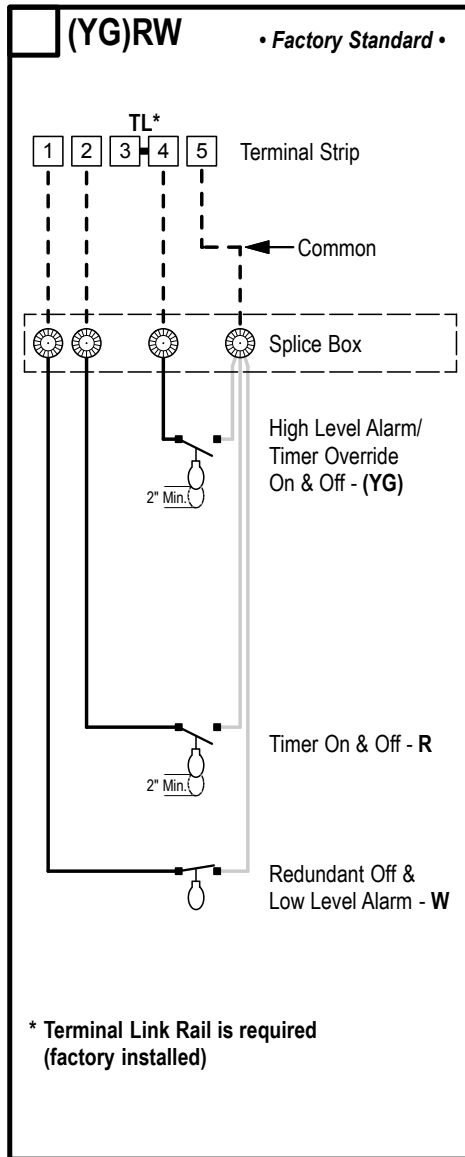

# Float Wiring Diagram

Check the appropriate box for the float functions used in your system.

## Wires

- - - Field Wire
- Float Wire White
- Float Wire Black

## Float Types

-  Specs: contact - normally open differential - no minimum power rating - signal
-  Specs: contact - normally open differential - 2" minimum power rating - signal
-  Specs: contact - normally closed differential - no minimum power rating - signal