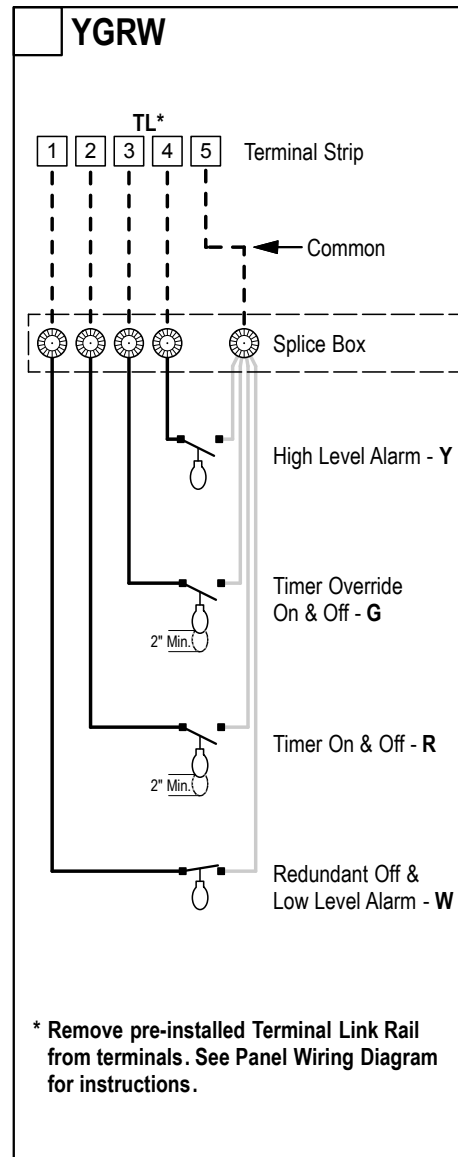

# Float Wiring Diagram

Check the appropriate box for the float functions used in your system.

## Wires

- - - Field Wire
- Float Wire White
- Float Wire Black

## Splices

-  Specs: waterproof twist-on wire connector

## Float Types

-  Specs: contact - normally open differential - no minimum power rating - signal
-  Specs: contact - normally open differential - 2" minimum power rating - signal
-  Specs: contact - normally closed differential - no minimum power rating - signal