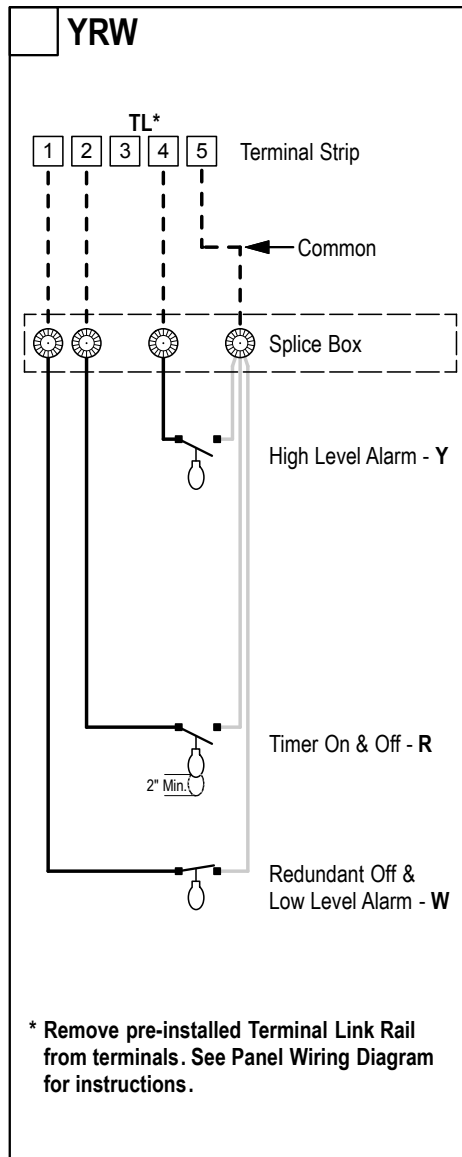

# Float Wiring Diagram

Check the appropriate box for the float functions used in your system.

## Wires

- - - Field Wire
- Float Wire White
- Float Wire Black

## Splices

-  Specs: waterproof twist-on wire connector

## Float Types

-  Specs: contact - normally open differential - no minimum power rating - signal
-  Specs: contact - normally open differential - 2" minimum power rating - signal
-  Specs: contact - normally closed differential - no minimum power rating - signal