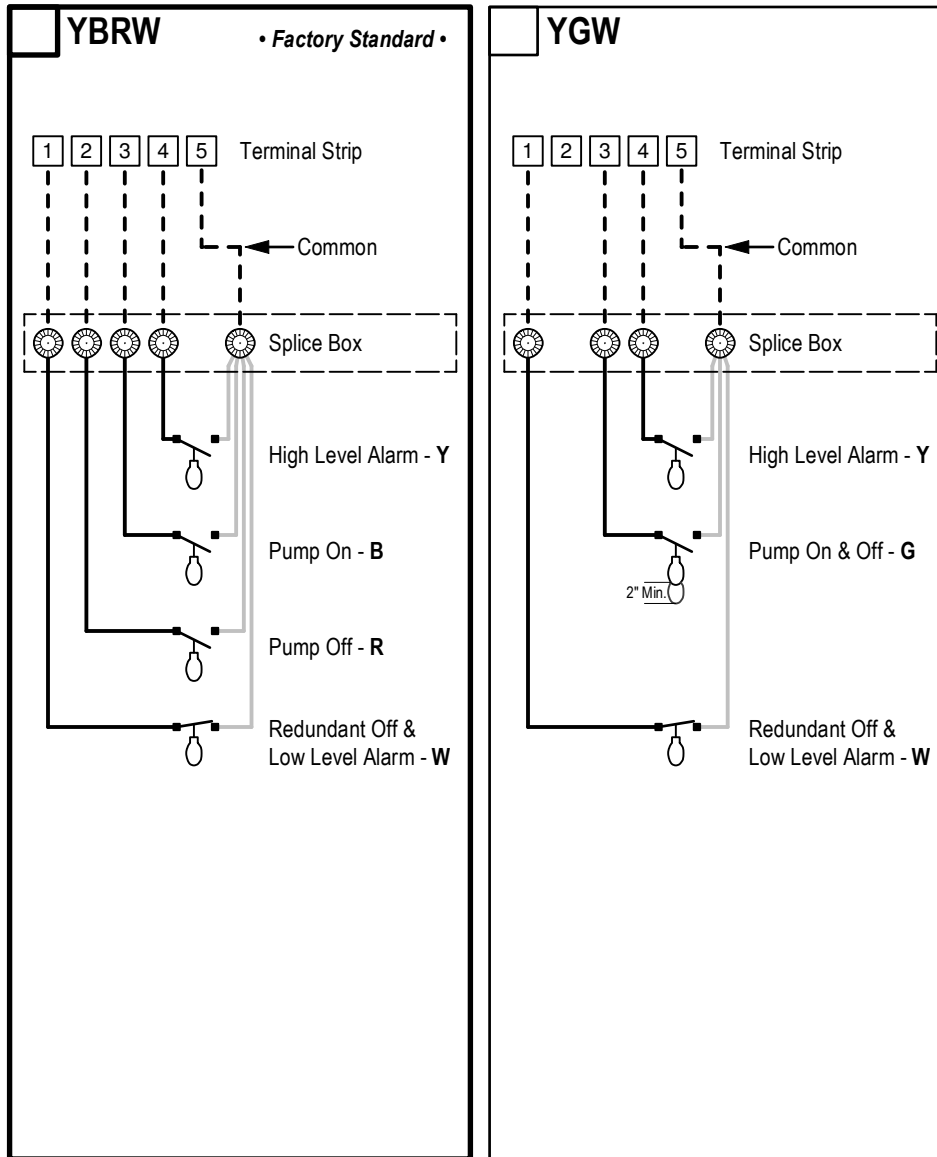

Float Wiring Diagram

Check the appropriate box for the float functions used in your system.

Wires

- - - Field Wire
- Float Wire White
- Float Wire Black

Splices

-  **Specs:** waterproof twist-on wire connector

Float Types

-  **Specs:** contact - normally open differential - no minimum power rating - signal
-  **Specs:** contact - normally open differential - 2" minimum power rating - signal
-  **Specs:** contact - normally closed differential - no minimum power rating - signal