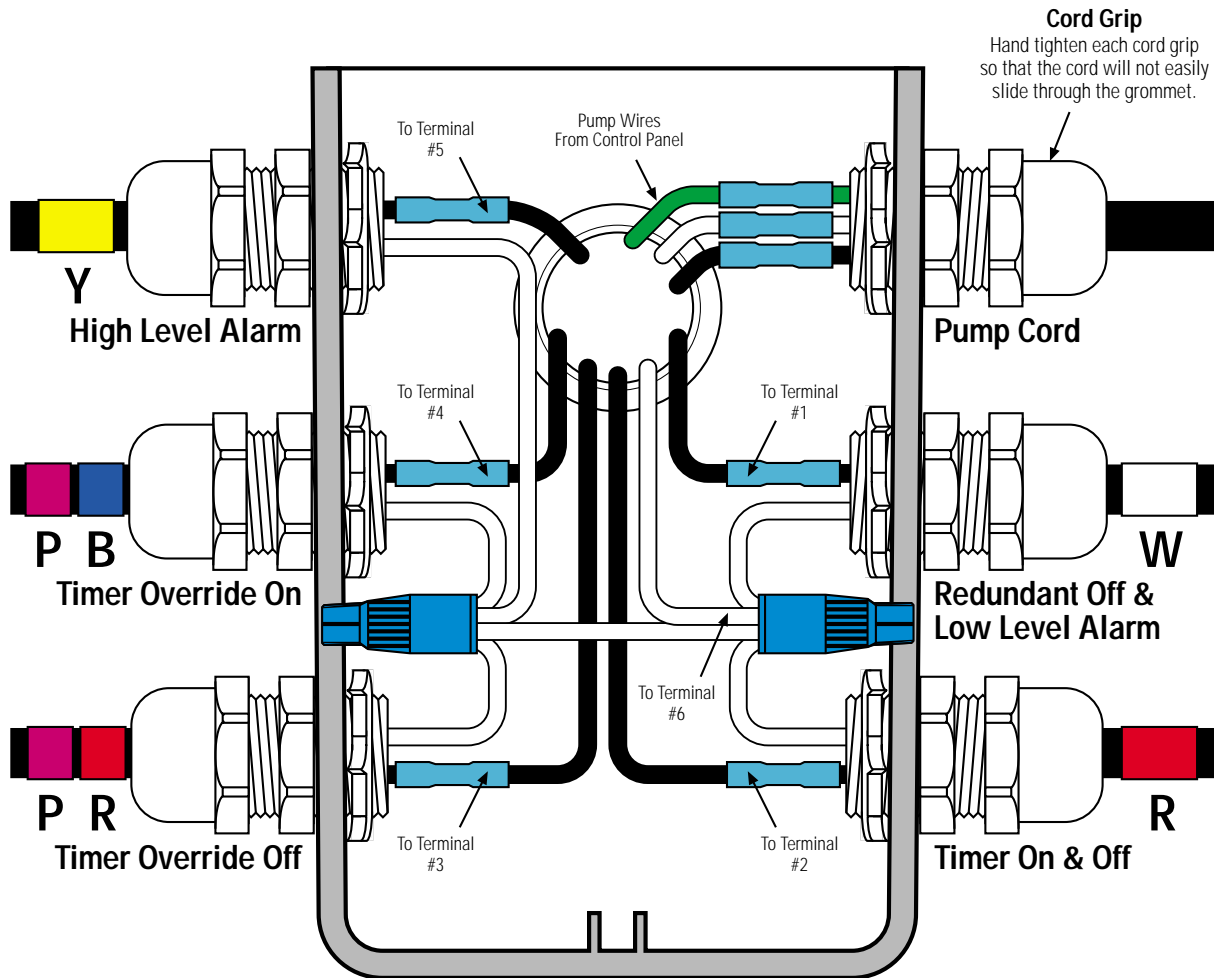

(541) 459-2884

Control Panel Series

DAX PT RO

Float Function Color Code

Y(PB)(PR)RW

Splice Box Model

SB6

Drawing No.