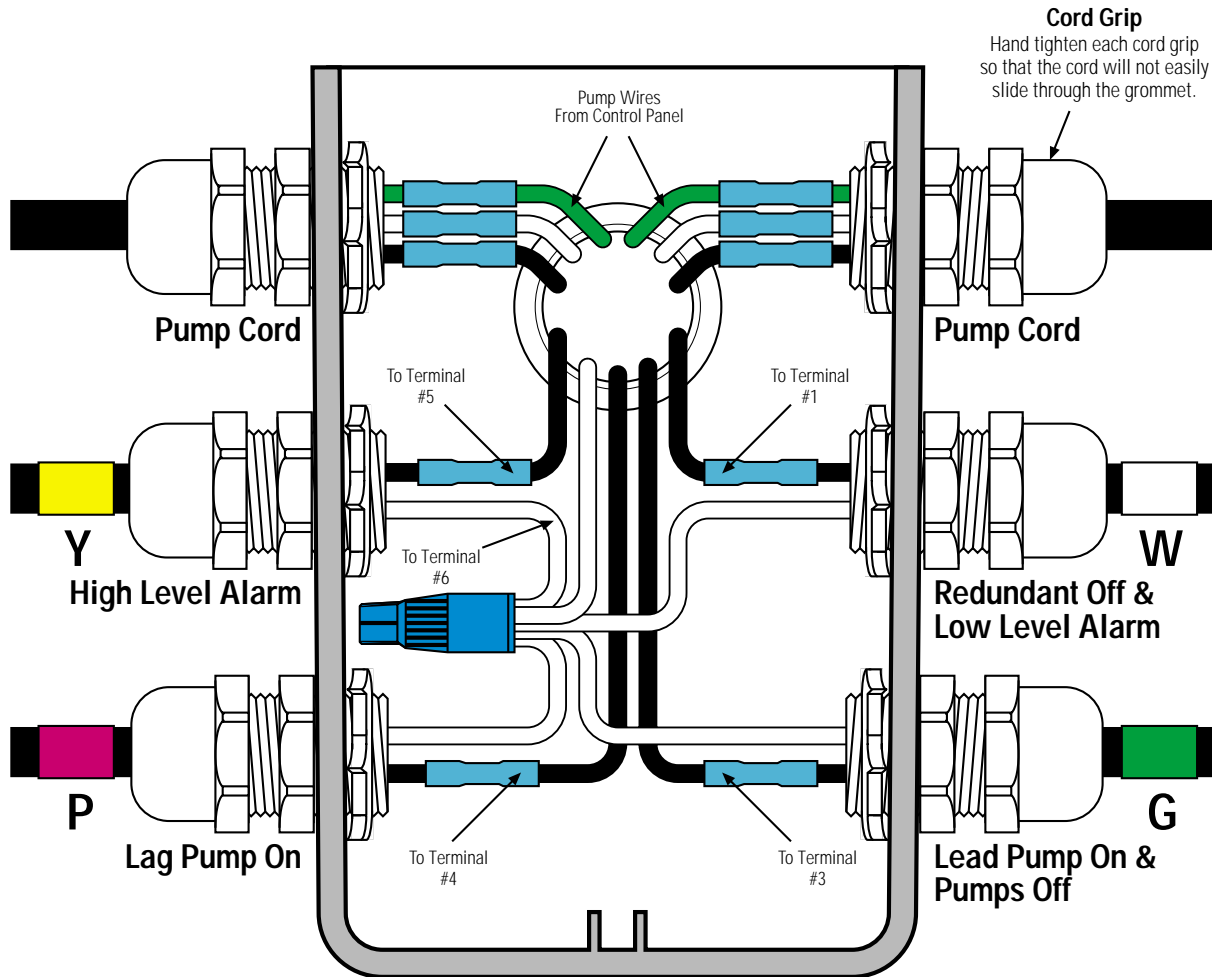

(541) 459-2884

Control Panel Series

DAX RO

Float Function Color Code

YPGW

Splice Box Model

SB6

Drawing No.