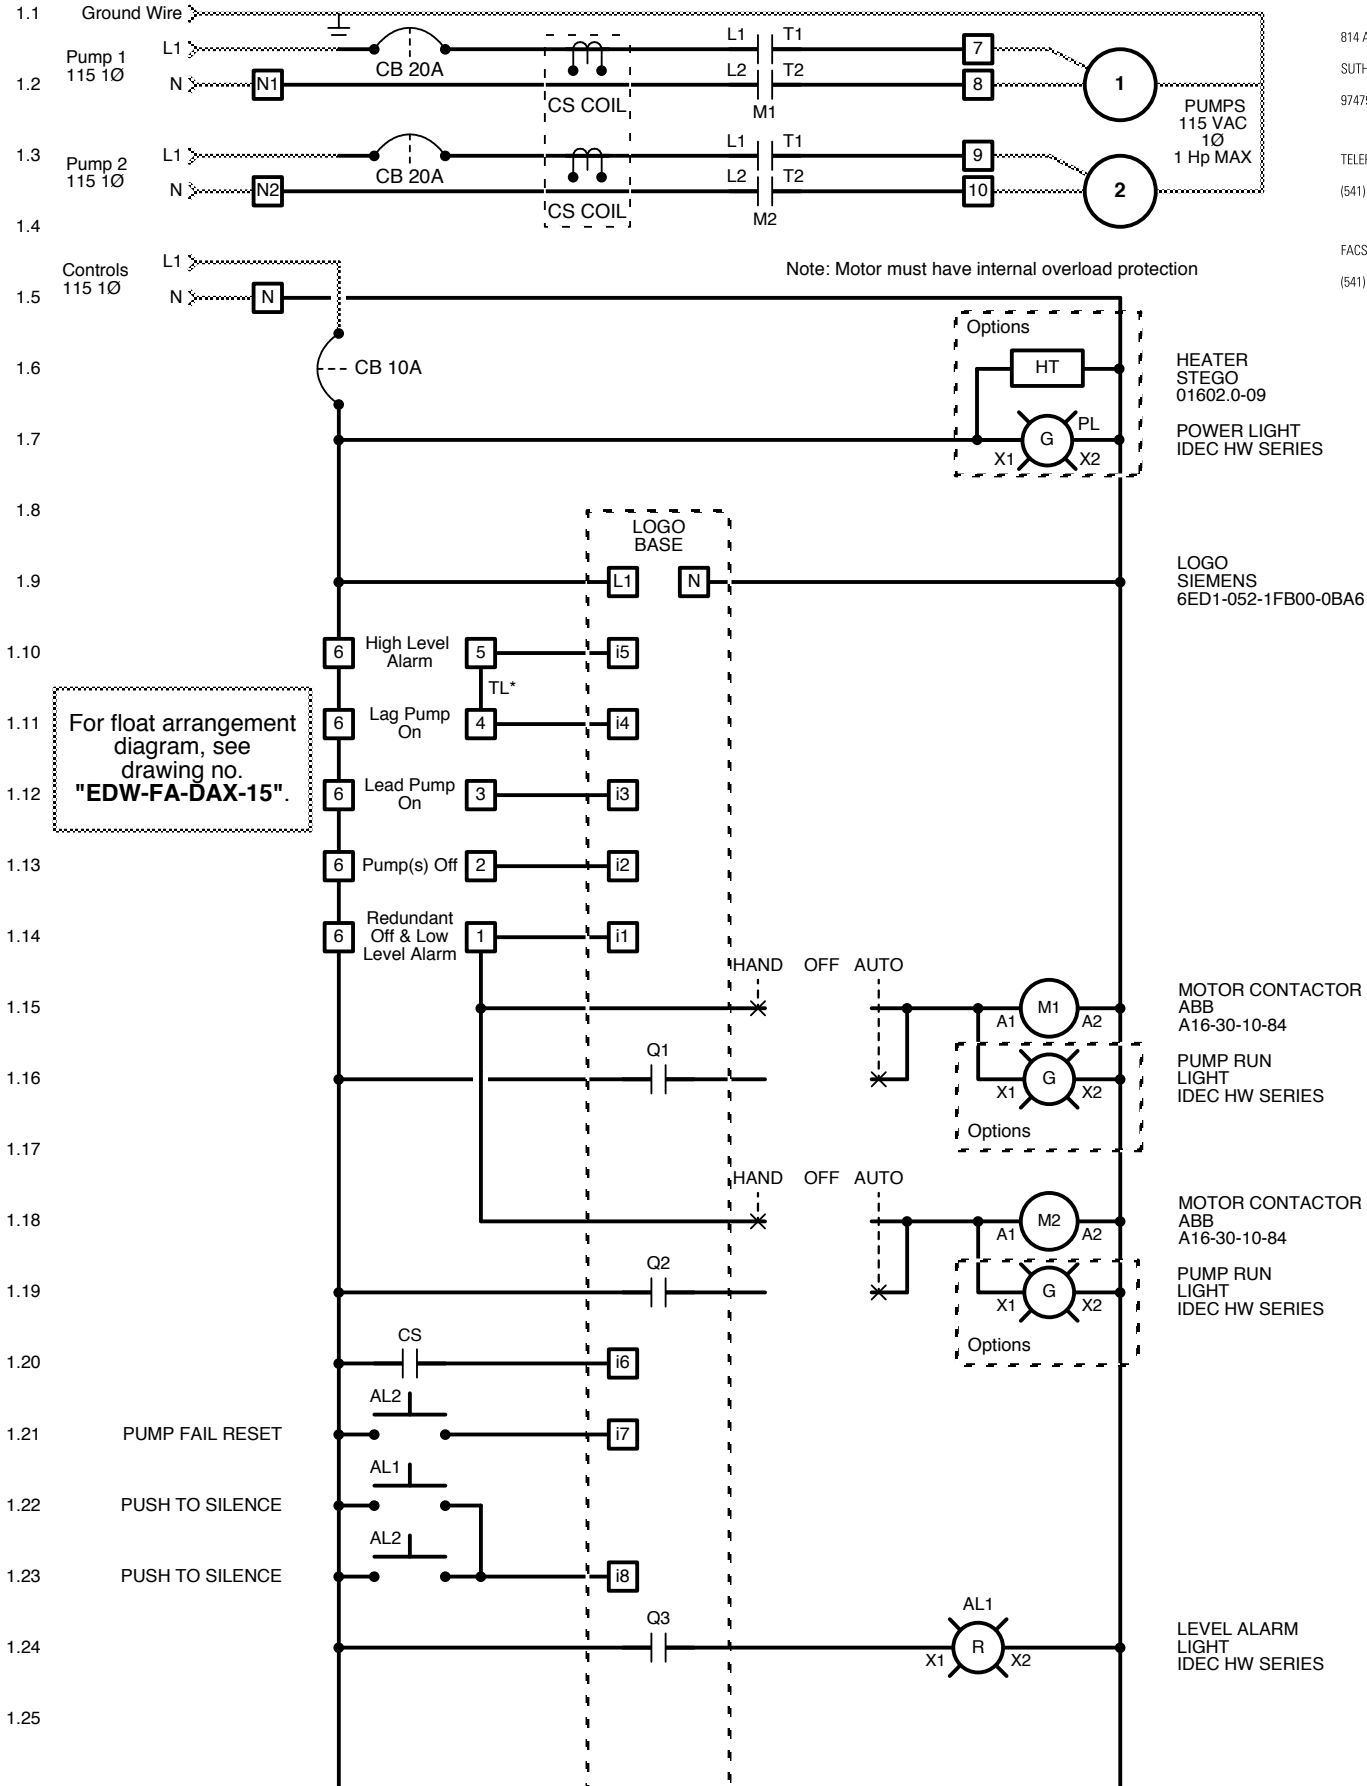

Control Panel Wiring Diagram Model MVP-DAX1 R0 CS

Oreco Systems®
Incorporated

814 AIRWAY AVENUE
SUTHERLIN, OREGON
97479-9012

TELEPHONE:
(541) 459-4449

FACSIMILE:
(541) 459-2884

From Main Power Panel
115 VAC, 1 Phase, 60 Hz.
Main disconnect
provided by others.

— = Factory Wire
- - - = Field Wire

2.1
2.2
2.3
2.4
2.5
2.6
2.7
2.8
2.9
2.10
2.11
2.12
2.13
2.14
2.15
2.16
2.17
2.18
2.19
2.20
2.21
2.22
2.23
2.24
2.25
2.26
2.27

For MVP-DAX RO CS operation description, see drawing no. "EIN-CP-OP-239".