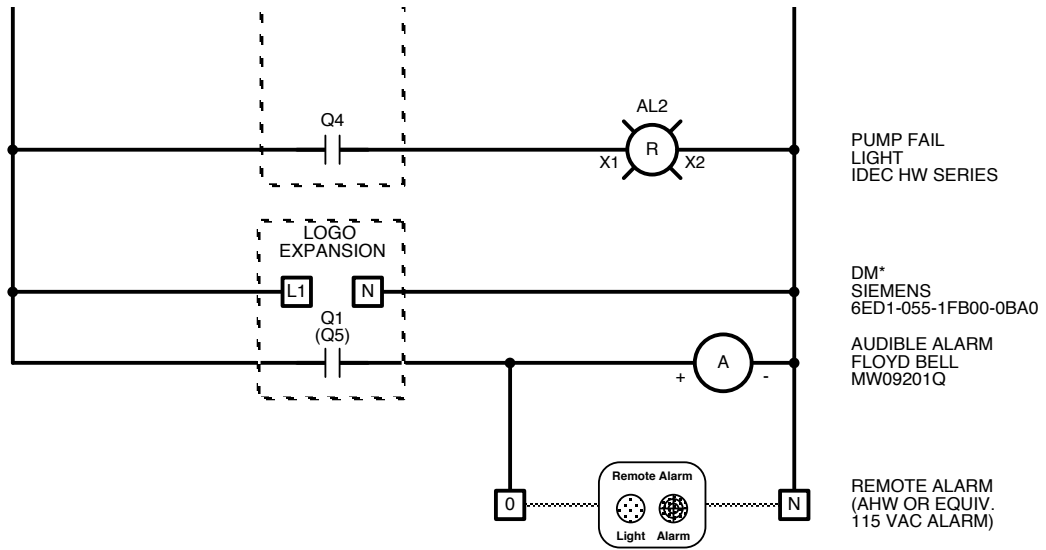

Control Panel Wiring Diagram Model MVP-DAX1 R0 CS

Oreco Systems®
Incorporated

814 AIRWAY AVENUE
SUTHERLIN, OREGON
97479-9012

TELEPHONE:
(541) 459-4449

FACSIMILE:
(541) 459-2884

From Main Power Panel
115 VAC, 1 Phase, 60 Hz.
Main disconnect
provided by others.

— = Factory Wire
- - - = Field Wire

2.1
2.2
2.3
2.4
2.5
2.6
2.7
2.8
2.9
2.10
2.11
2.12
2.13
2.14
2.15
2.16
2.17
2.18
2.19
2.20
2.21
2.22
2.23
2.24
2.25
2.26
2.27

For MVP-DAX RO CS operation description, see drawing no. "EIN-CP-OP-239".