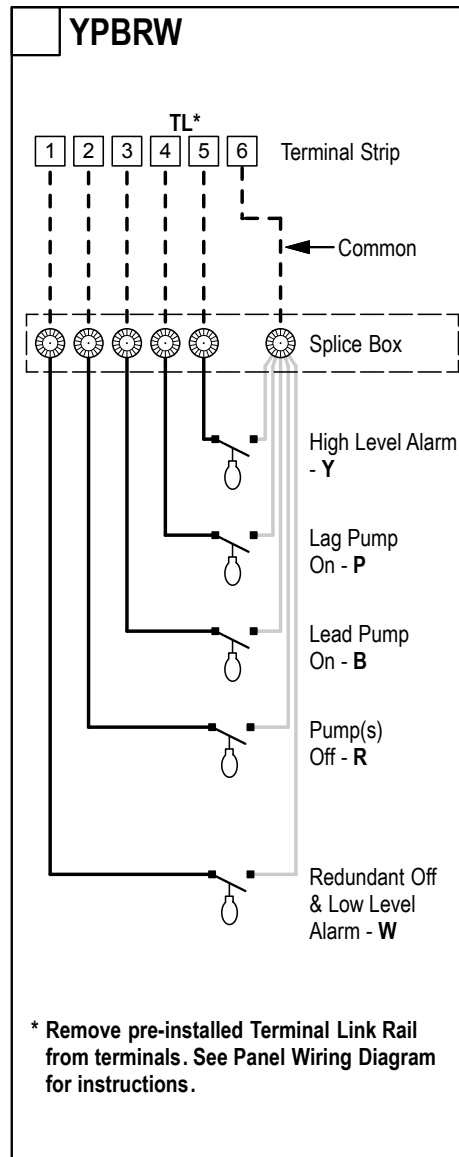

Float Wiring Diagram

814 AIRWAY AVENUE
SUTHERLIN, OREGON
97479-9012

TELEPHONE:
(800) 348-9843
(541) 459-4449

WEBSITE:
www.orenco.com

Check the appropriate box for the float functions used in your system.

Wires

- - - Field Wire
- Float Wire White
- Float Wire Black

Splices

- Specs: waterproof twist-on wire connector

Float Types

- Specs: contact - normally open differential - no minimum power rating - signal