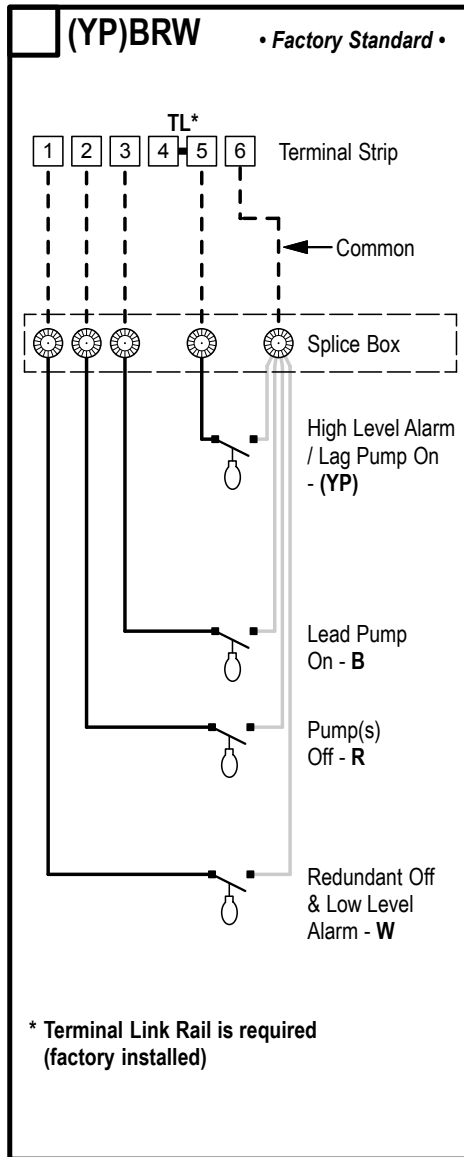

Float Wiring Diagram

814 AIRWAY AVENUE
SUTHERLIN, OREGON
97479-9012

TELEPHONE:
(800) 348-9843
(541) 459-4449

WEBSITE:
www.orenco.com

Check the appropriate box for the float functions used in your system.

Wires

- - - Field Wire
- Float Wire White
- Float Wire Black

Splices

- Specs: waterproof twist-on wire connector

Float Types

- Specs: contact - normally open differential - no minimum power rating - signal