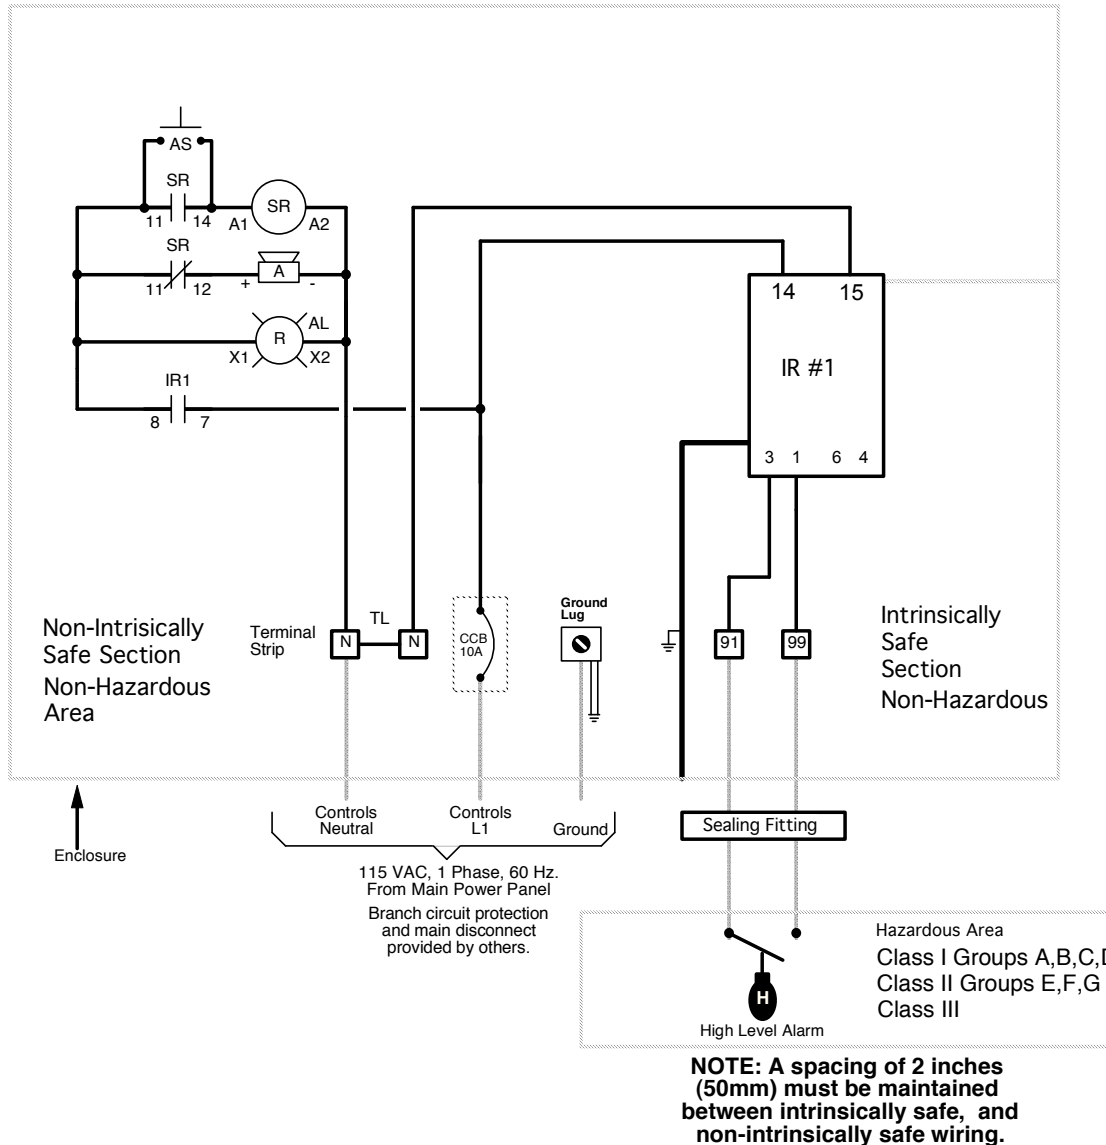

Panel Wiring Diagram Model AHW IR1

AHW Operation

High Level Alarm: This float activates the alarm light and audible alarm when lifted. The audible alarm may be silenced by pressing the illuminated PUSH TO SILENCE button on the front of the control panel. The alarm light will remain on until the float is lowered.