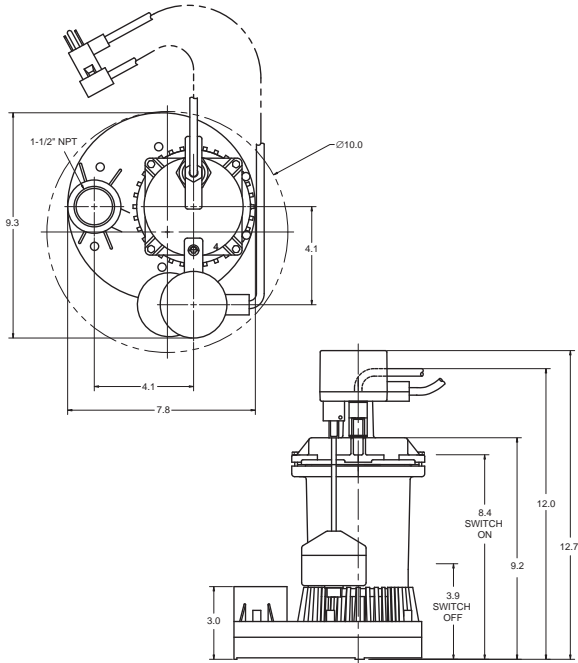

submersible sump pumps

VERTICAL FLOAT OUTLINE DIMENSIONS

Dimensions (in inches) are for estimating purposes only.

VERTICAL FLOAT SECTIONAL VIEW

Dimensions (in inches) are for estimating purposes only.

TETHERED FLOAT OUTLINE DIMENSIONS

Dimensions (in inches) are for estimating purposes only.

TETHERED FLOAT SECTIONAL VIEW

Dimensions (in inches) are for estimating purposes only.