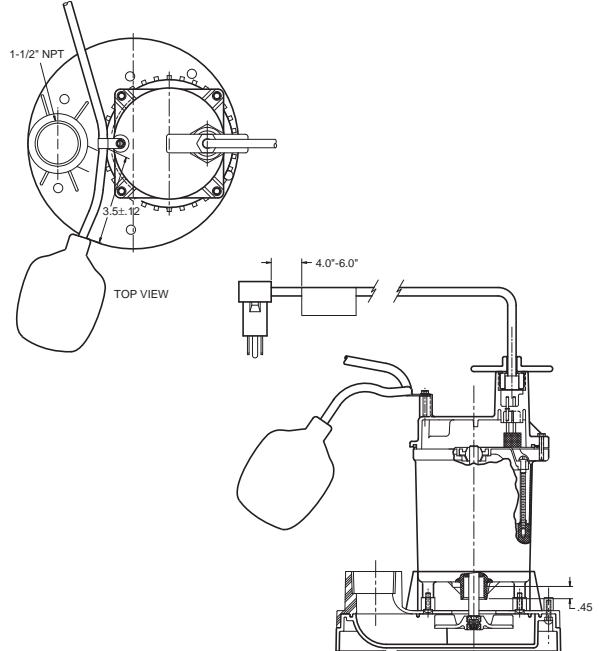

submersible sump pumps

VERTICAL FLOAT OUTLINE DIMENSIONS

Dimensions (in inches) are for estimating purposes only.

VERTICAL FLOAT SECTIONAL VIEW

Dimensions (in inches) are for estimating purposes only.

TETHERED FLOAT OUTLINE DIMENSIONS

Dimensions (in inches) are for estimating purposes only.

TETHERED FLOAT SECTIONAL VIEW

Dimensions (in inches) are for estimating purposes only.