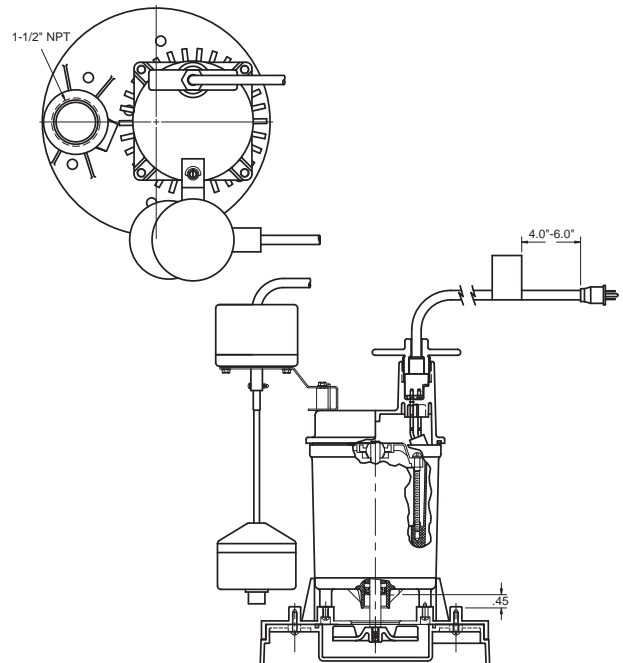

submersible sump pumps

VERTICAL FLOAT OUTLINE DIMENSIONS

Dimensions (in inches) are for estimating purposes only.

VERTICAL FLOAT SECTIONAL VIEW

Dimensions (in inches) are for estimating purposes only.

TETHERED FLOAT OUTLINE DIMENSIONS

Dimensions (in inches) are for estimating purposes only.

TETHERED FLOAT SECTIONAL VIEW

Dimensions (in inches) are for estimating purposes only.