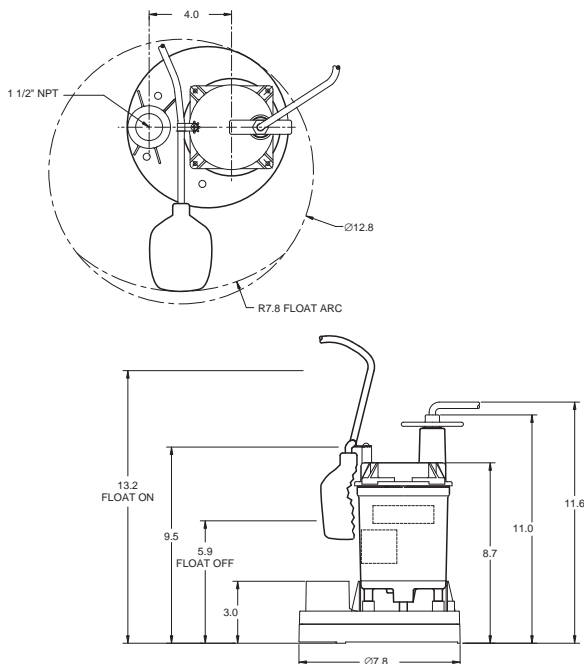

submersible sump pumps

VERTICAL FLOAT OUTLINE DIMENSIONS

Dimensions (in inches) are for estimating purposes only.

VERTICAL FLOAT SECTIONAL VIEW

Dimensions (in inches) are for estimating purposes only.

TETHERED FLOAT OUTLINE DIMENSIONS

Dimensions (in inches) are for estimating purposes only.

TETHERED FLOAT SECTIONAL VIEW

Dimensions (in inches) are for estimating purposes only.