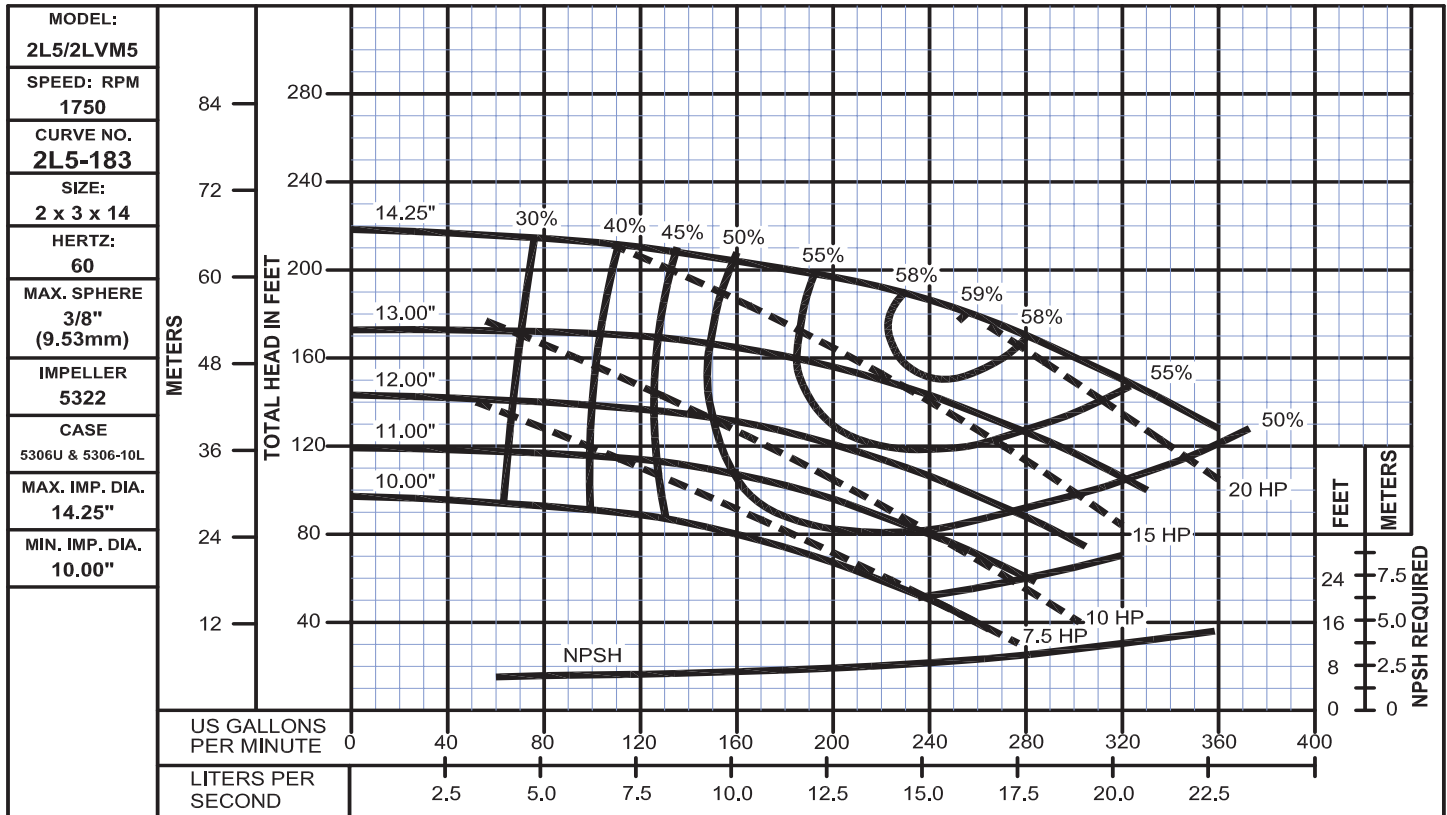

Performance Curves

2L5

www.cranepumps.com

Split Case Pumps - Vertically and Horizontally Mounted

SECTION 1100
PAGE 26
DATE 2/10

A Crane Co. Company

PUMPS & SYSTEMS

USA: (937) 778-8947 • Canada: (905) 457-6223 • International: (937) 615-3598