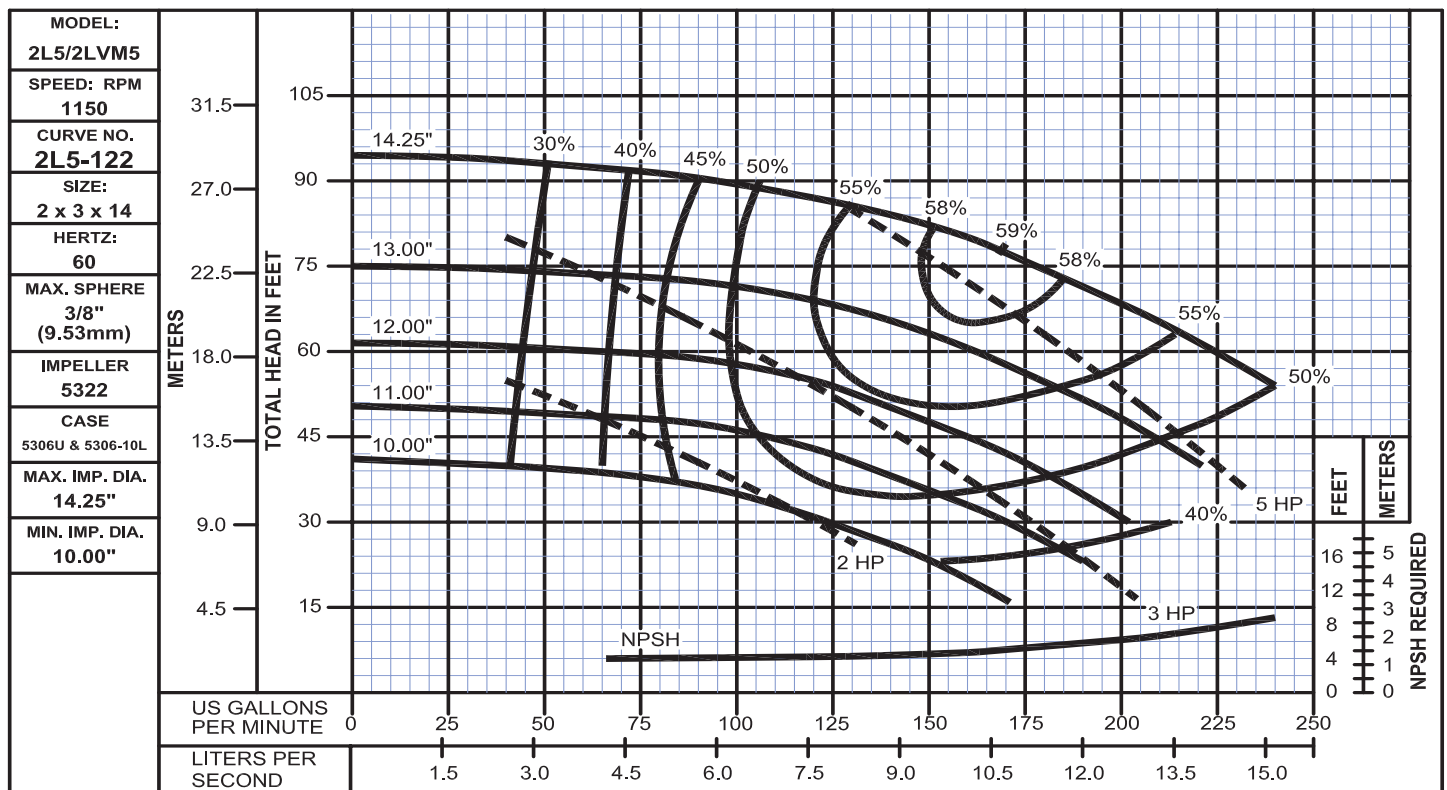

Performance Curves

2L5

www.cranepumps.com

Split Case Pumps - Vertically and Horizontally Mounted

SECTION 1100
PAGE 26
DATE 2/10

A Crane Co. Company

PUMPS & SYSTEMS

USA: (937) 778-8947 • Canada: (905) 457-6223 • International: (937) 615-3598