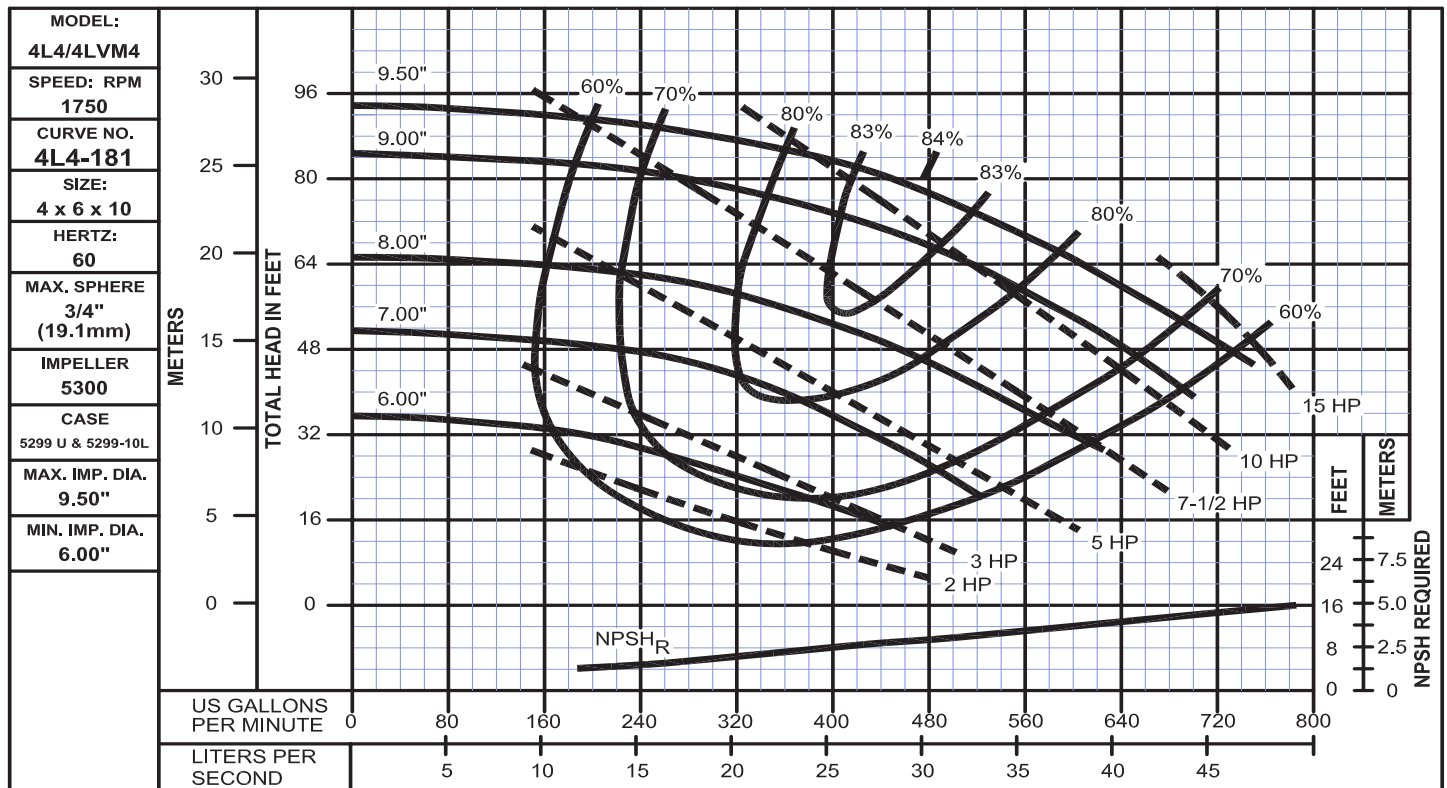

Performance Curves

4L4

WEINMAN®

www.cranepumps.com

Split Case Pumps - Vertically and Horizontally Mounted

SECTION 1100
PAGE 34
DATE 2/10

CRANE
A Crane Co. Company

PUMPS & SYSTEMS