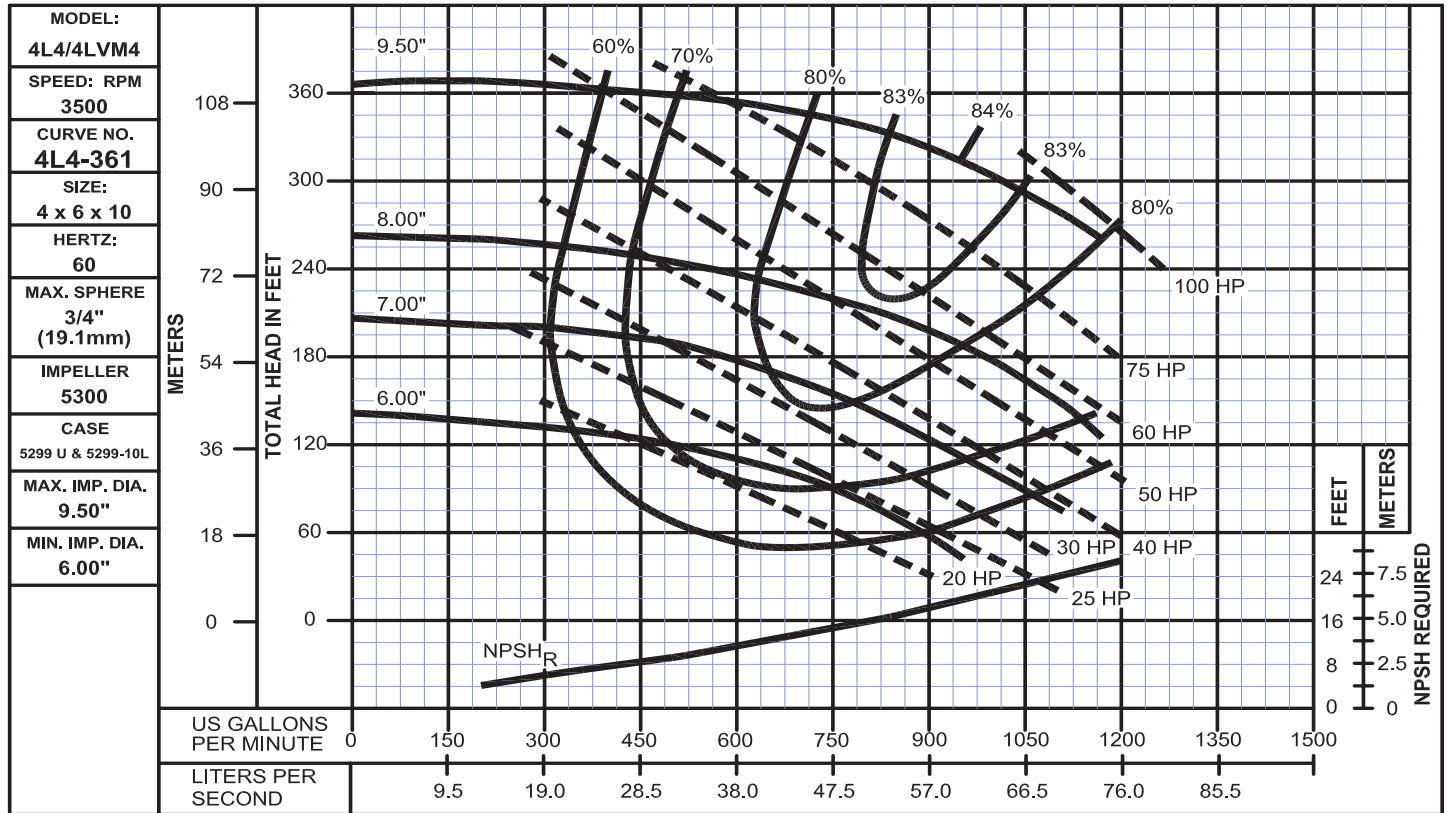

Performance Curves

4L4

WEINMAN®

www.cranepumps.com

Split Case Pumps - Vertically and Horizontally Mounted

SECTION 1100
PAGE 34
DATE 2/10

CRANE
A Crane Co. Company

PUMPS & SYSTEMS