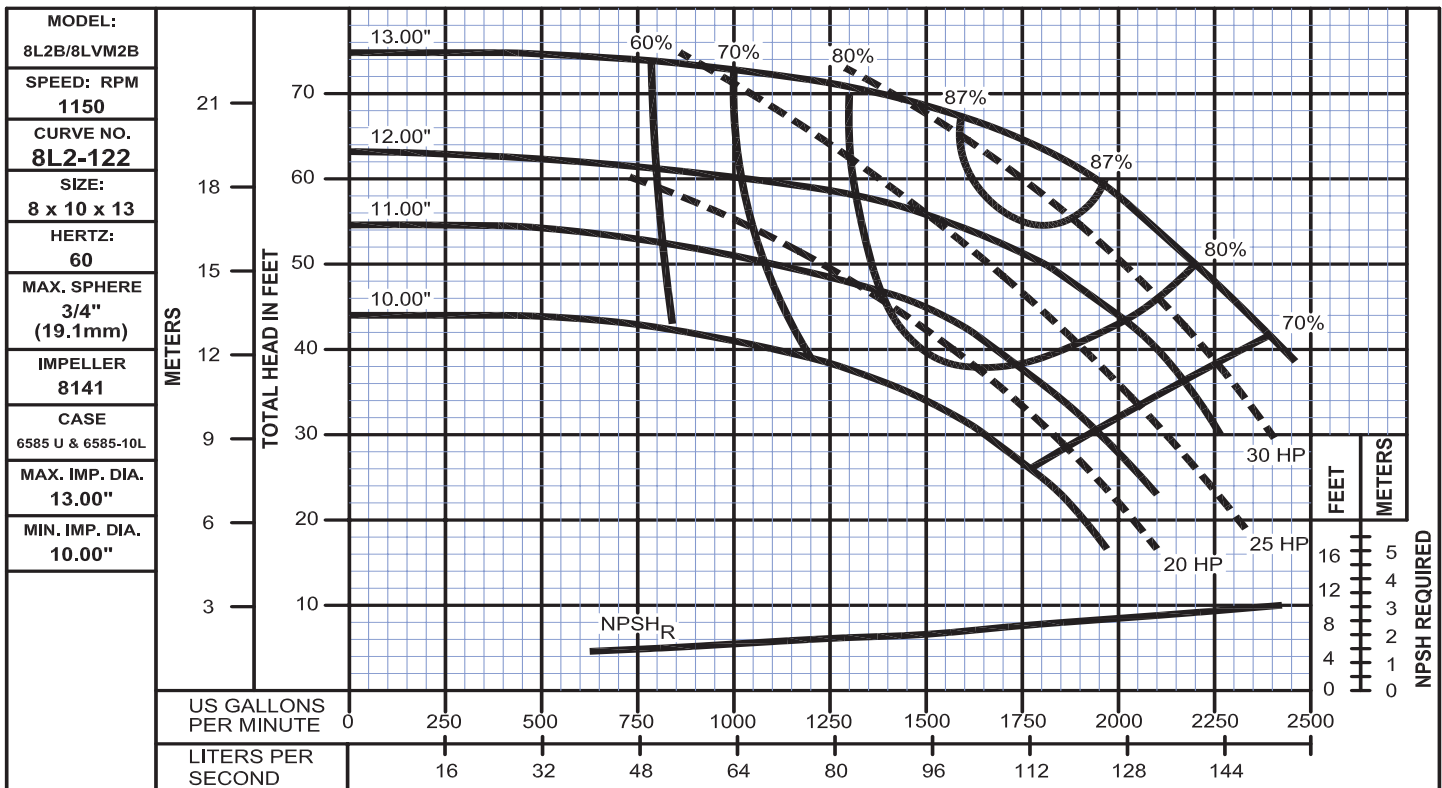

Performance Curves

8L2B

www.cranepumps.com

Split Case Pumps - Vertically and Horizontally Mounted

SECTION 1100
PAGE 42
DATE 2/10

A Crane Co. Company

PUMPS & SYSTEMS

USA: (937) 778-8947 • Canada: (905) 457-6223 • International: (937) 615-3598

Split Case Pumps - Vertically and Horizontally Mounted