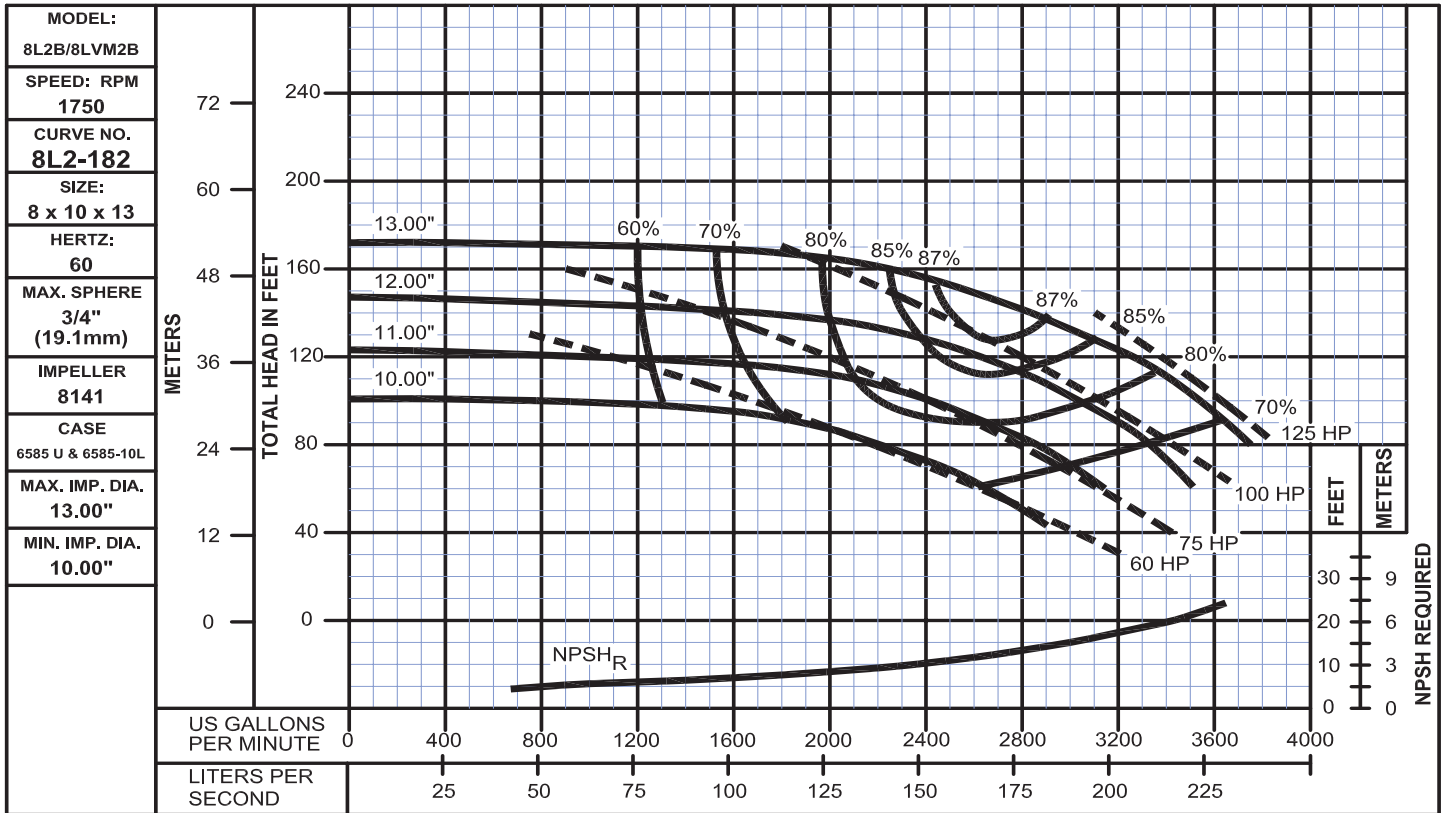

Performance Curves

8L2B

www.cranepumps.com

Split Case Pumps - Vertically and Horizontally Mounted

SECTION 1100
PAGE 42
DATE 2/10

A Crane Co. Company

PUMPS & SYSTEMS

USA: (937) 778-8947 • Canada: (905) 457-6223 • International: (937) 615-3598

Split Case Pumps - Vertically and Horizontally Mounted