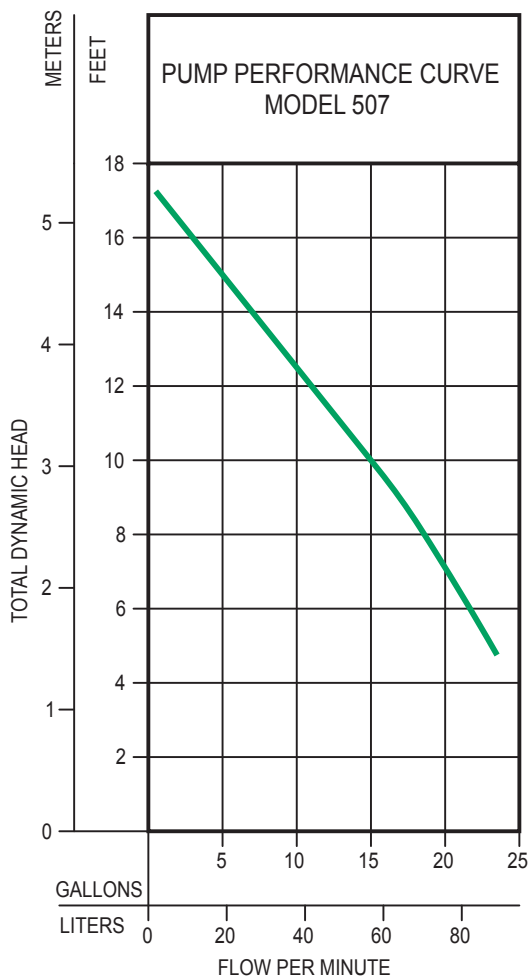

**TOTAL DYNAMIC HEAD/FLOW PER MINUTE
EFFLUENT AND DEWATERING**

MODEL	53		98		49		
Feet	Meters	Gal.	Liters	Gal.	Liters	Gal.	Liters
5	1.5	43	163	72	273	32	121
10	3.0	34	129	61	231	25	95
15	4.6	19	72	45	170	10	38
20	7.1	--	--	25	95	--	--
Shut-off Head:		19.25 ft.(5.9m)		23 ft.(7.0m)		18 ft.(5.5m)	

151403

**TOTAL DYNAMIC HEAD/FLOW PER MINUTE
EFFLUENT AND DEWATERING**

MODEL	507		
Feet	Meters	Gal.	Liters
5	1.5	23.0	87.1
10	3.0	15.0	56.8
15	4.6	5.0	18.9
Shut-off Head:		17.5 ft.(5.3m)	

009932

www.zoeller.com