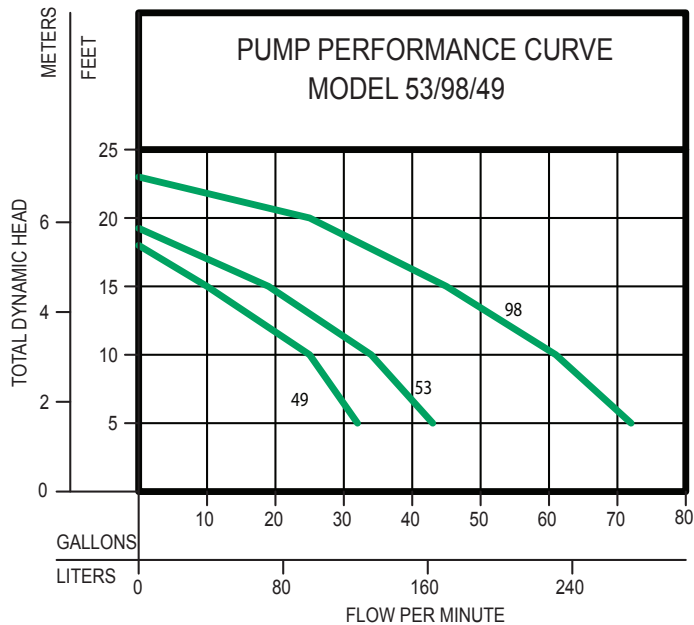

**TOTAL DYNAMIC HEAD/FLOW PER MINUTE
EFFLUENT AND DEWATERING**

MODEL	53		98		49		
Feet	Meters	Gal.	Liters	Gal.	Liters	Gal.	Liters
5	1.5	43	163	72	273	32	121
10	3.0	34	129	61	231	25	95
15	4.6	19	72	45	170	10	38
20	7.1	--	--	25	95	--	--
Shut-off Head:		19.25 ft.(5.9m)		23 ft.(7.0m)		18 ft.(5.5m)	

151403